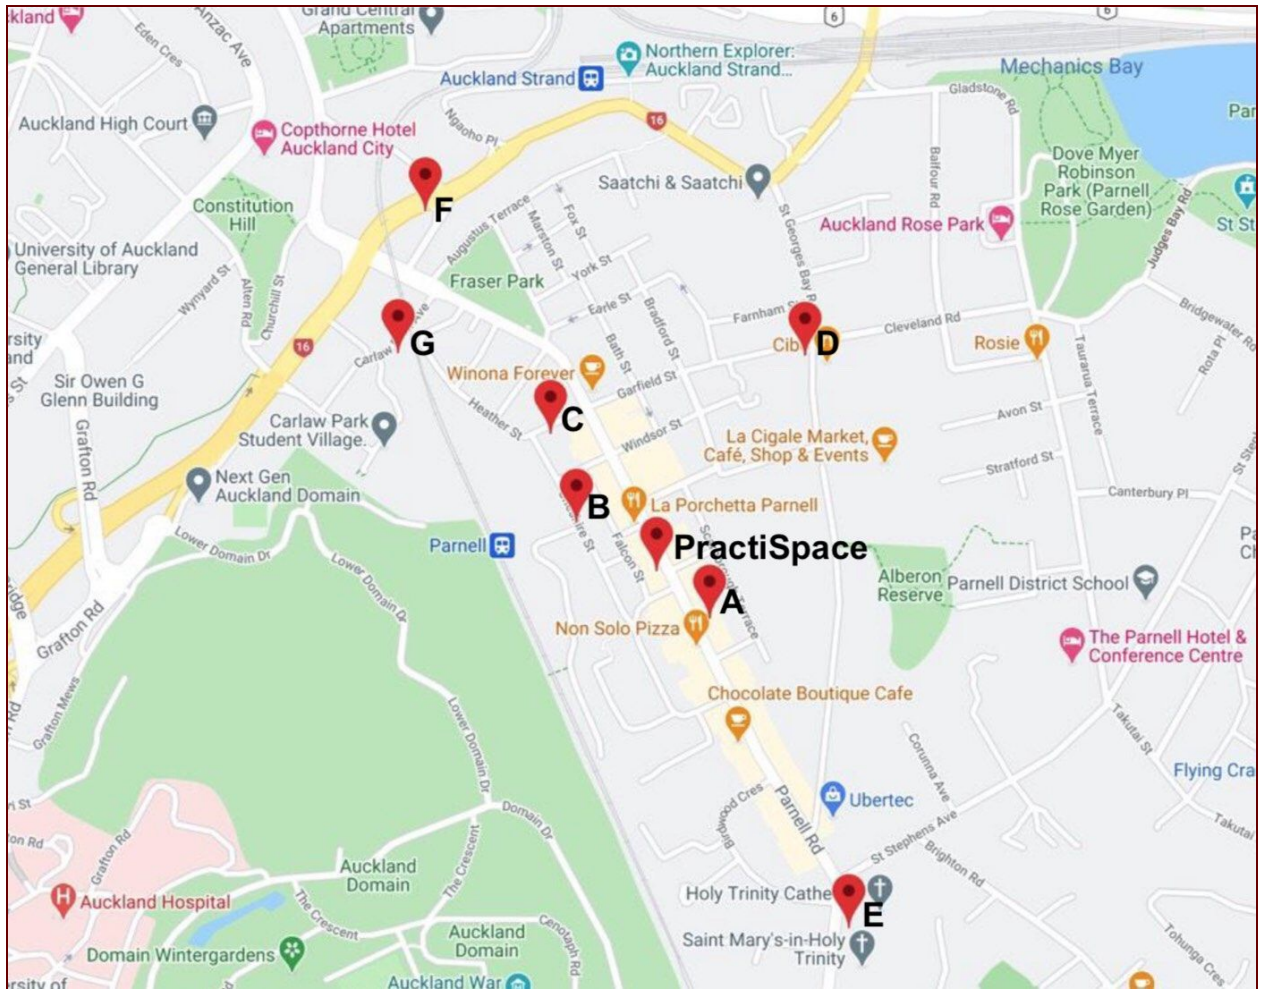

PractiSpace
205 Parnell Road

Parking Options